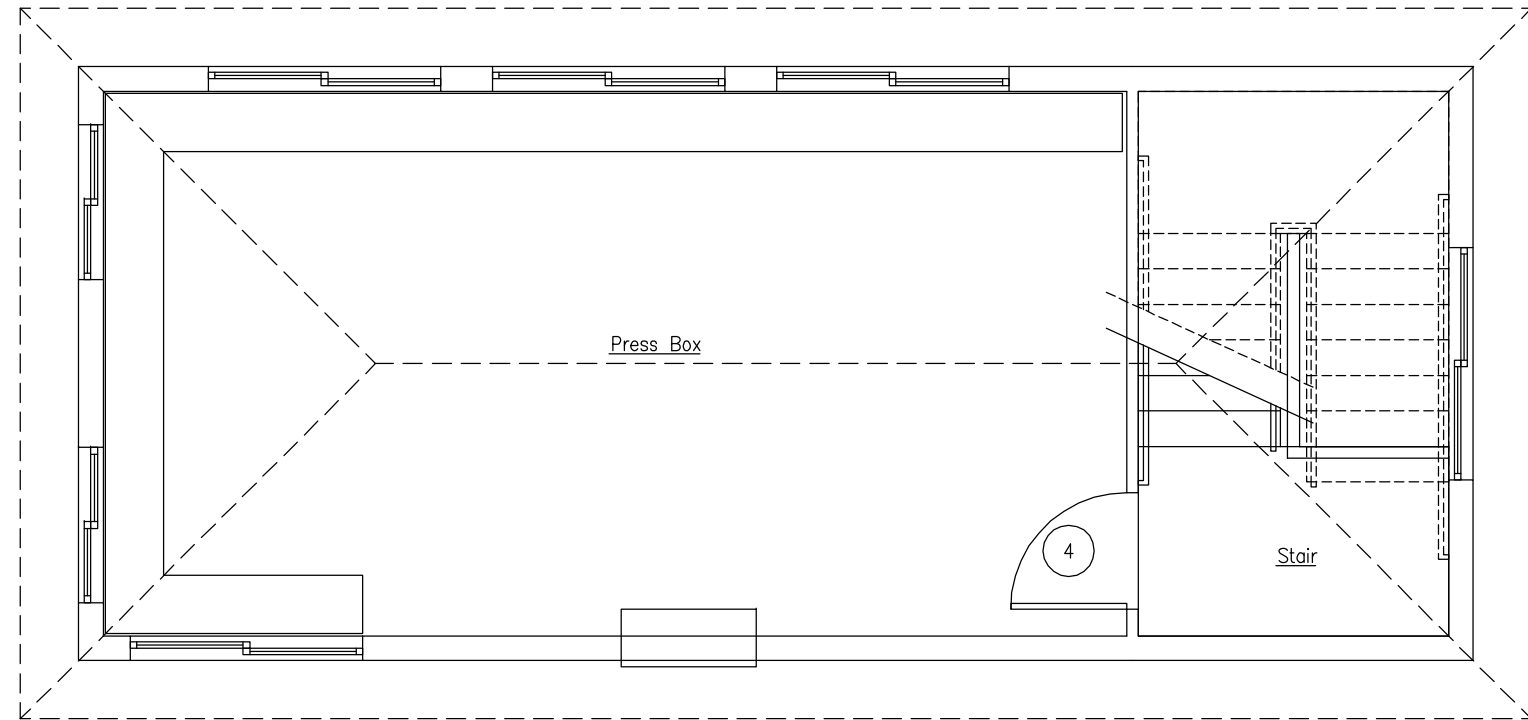

First Floor Plan
Scale: 1/4"=1'-0"

A

Second Floor Plan
Scale: 1/4"=1'-0"

B

AC HS BASEBALL BUILDING